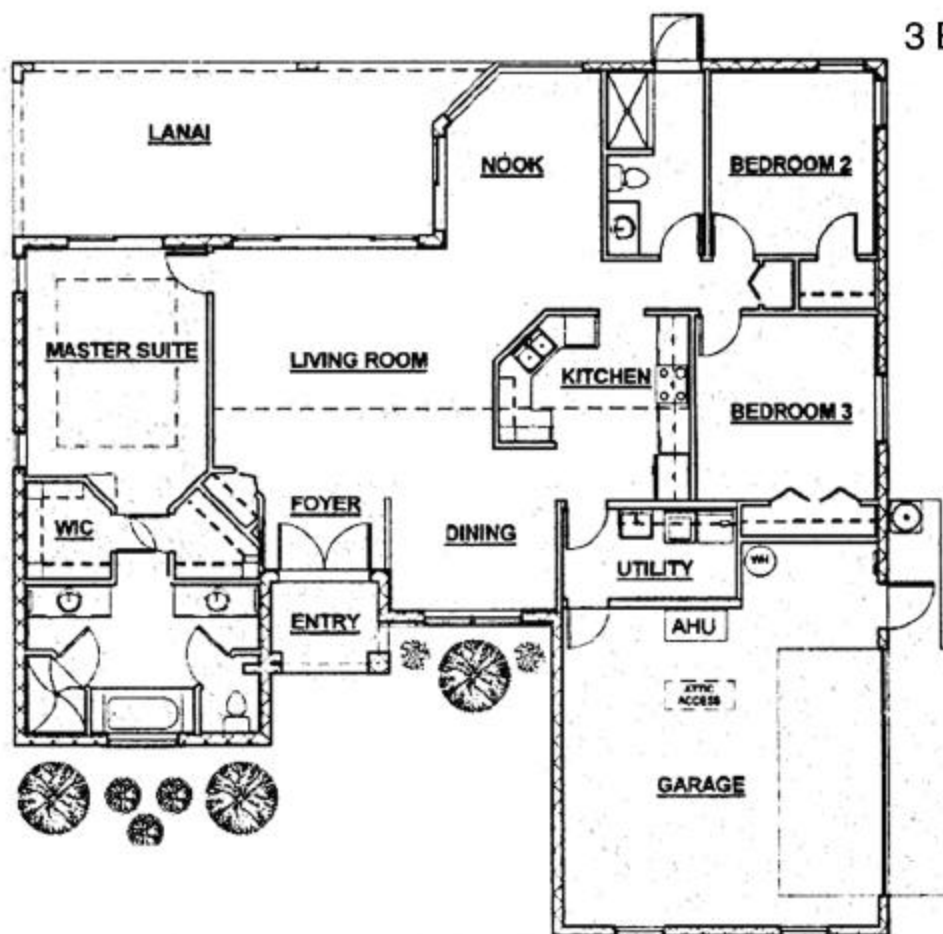

THE LUCAYA

3 Bedroom 2 Bath 2 Car Garage

Living	1830
Garage	512
Lanai	323
Entry	44
Total	2709

All Dimensions Approximate