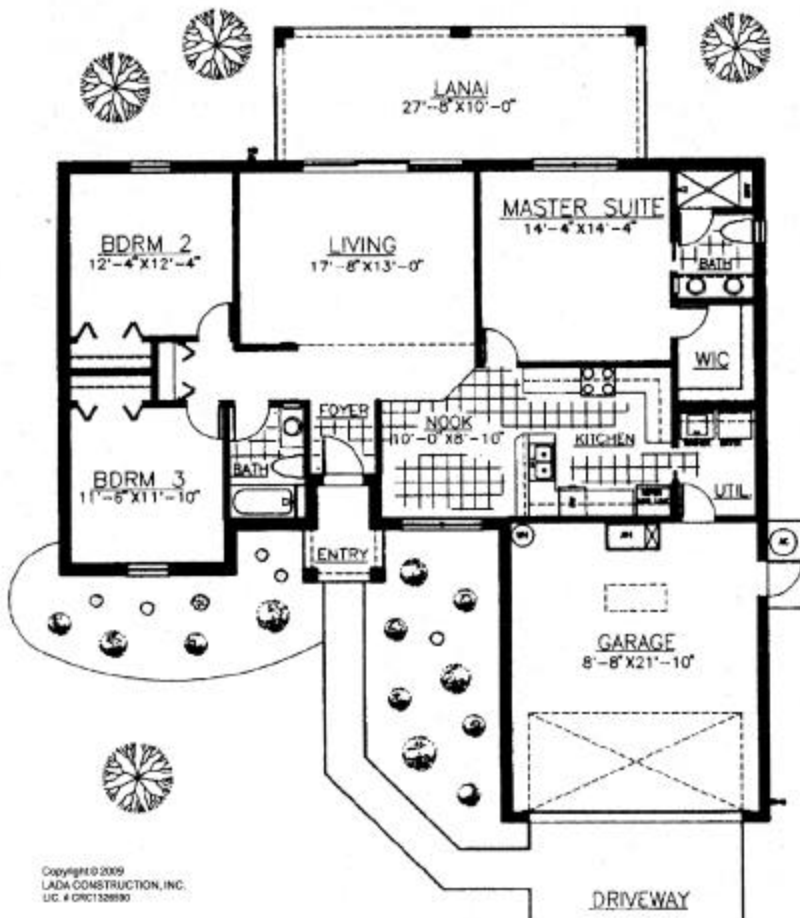

Living	1482
Gargage	450
Entry	30
Lanai	277
Total	2239

All Dimensions Approximate