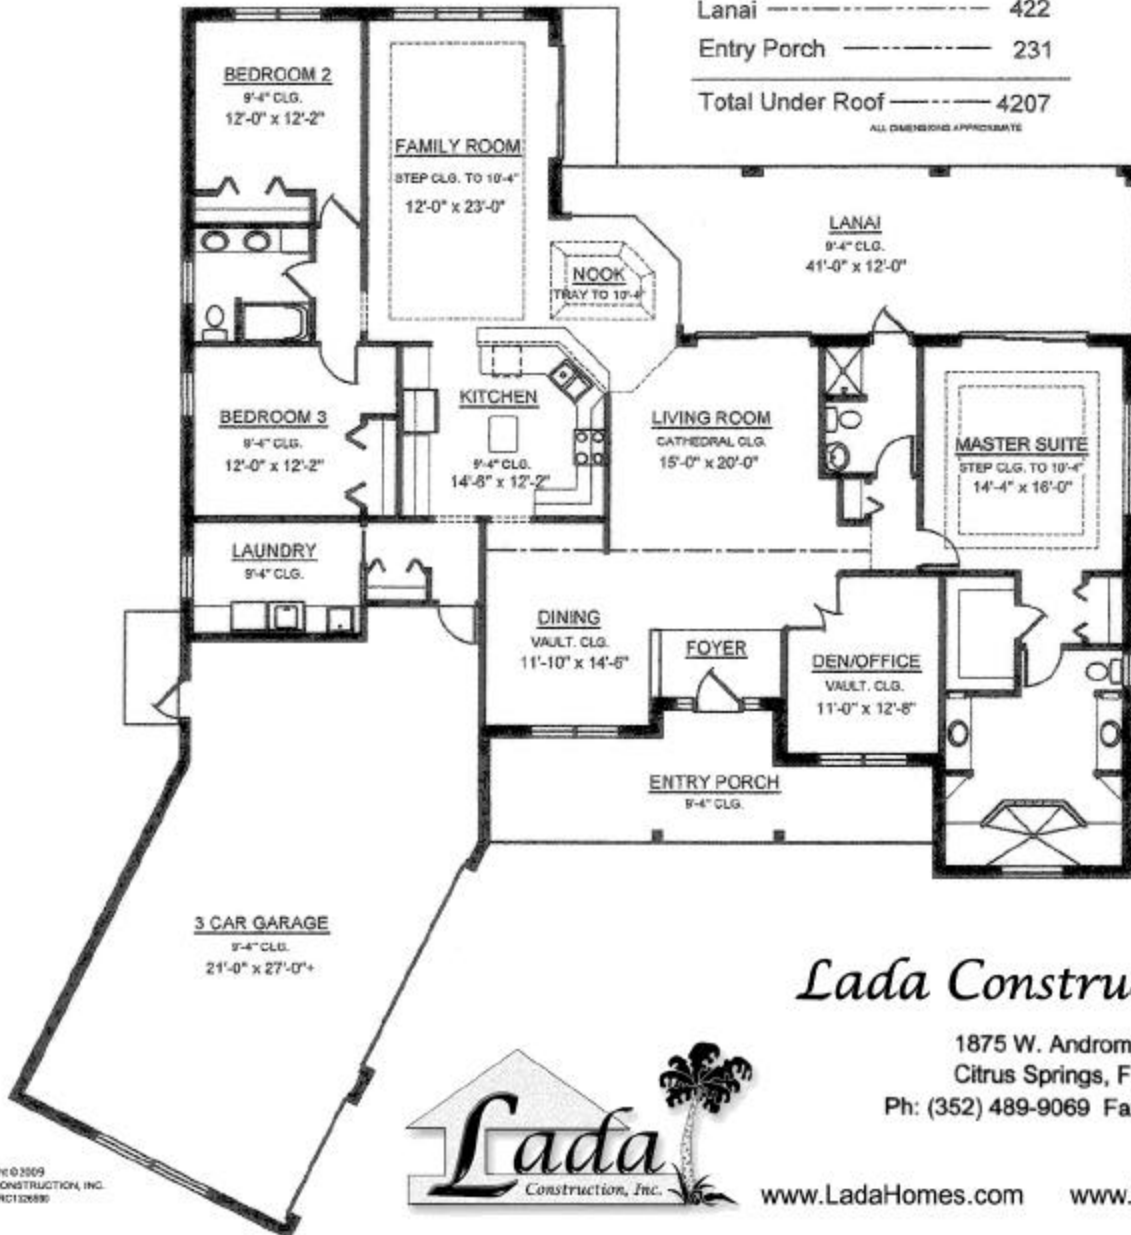

# THE ANDREW

3 BEDROOM, 3 BATH, 3 CAR GARAGE, FAMILY ROOM, LAUNDRY ROOM, DEN/OFFICE

Living Area	-----	2633
Garage	-----	921
Lanai	-----	422
Entry Porch	-----	231
Total Under Roof	-----	4207

ALL DIMENSIONS APPROXIMATE