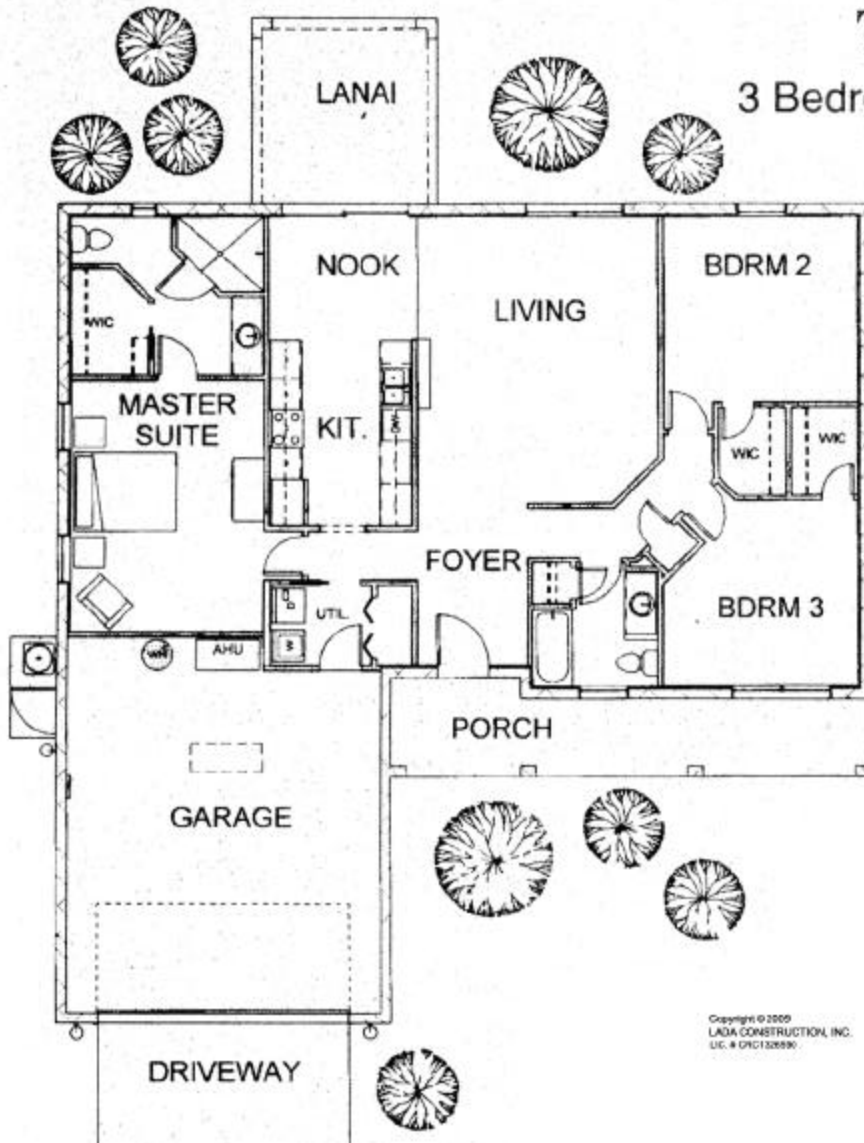

THE SPRING

3 Bedroom, 2 Bath, 2 Car Garage

Living	1587
Garage	514
Porch	165
Lanai	144
Total	2409

All Dimensions Approximate