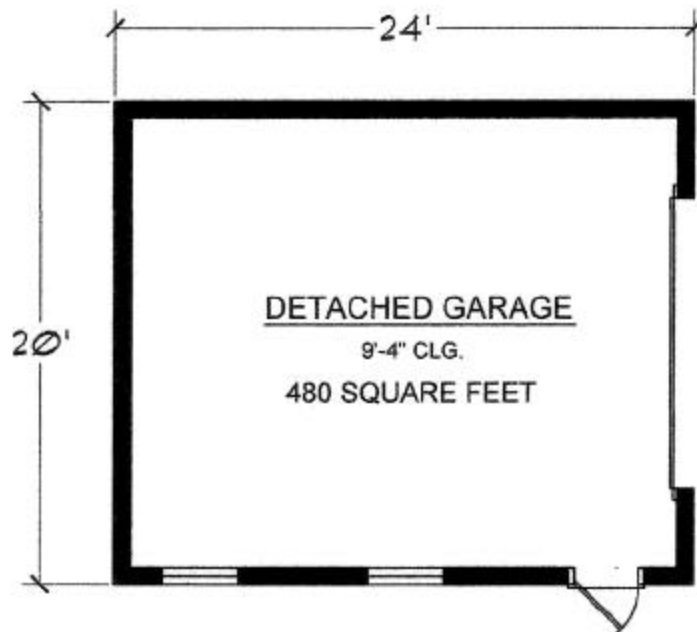

Copyright © 2009
LADA CONSTRUCTION, INC.
LIC. # CRC136030
All dimensions approximate